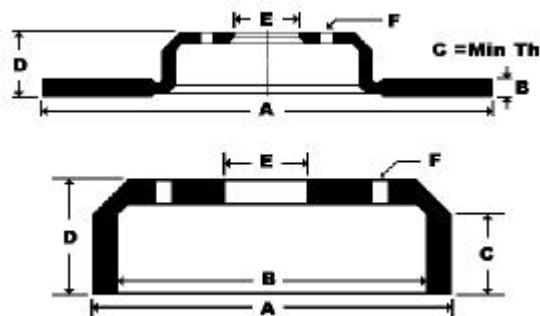

Part No : NBD899

- Description : Brake Disc
- Manufacturer : National
- Vehicle Make: Reliant
- Type: Solid
- A: 223.0
- B: 10.0
- C: 8.0
- D: 45.0
- E: 76.0
- F: 4

Buyers Guide

NBD899 is suitable for the following applications